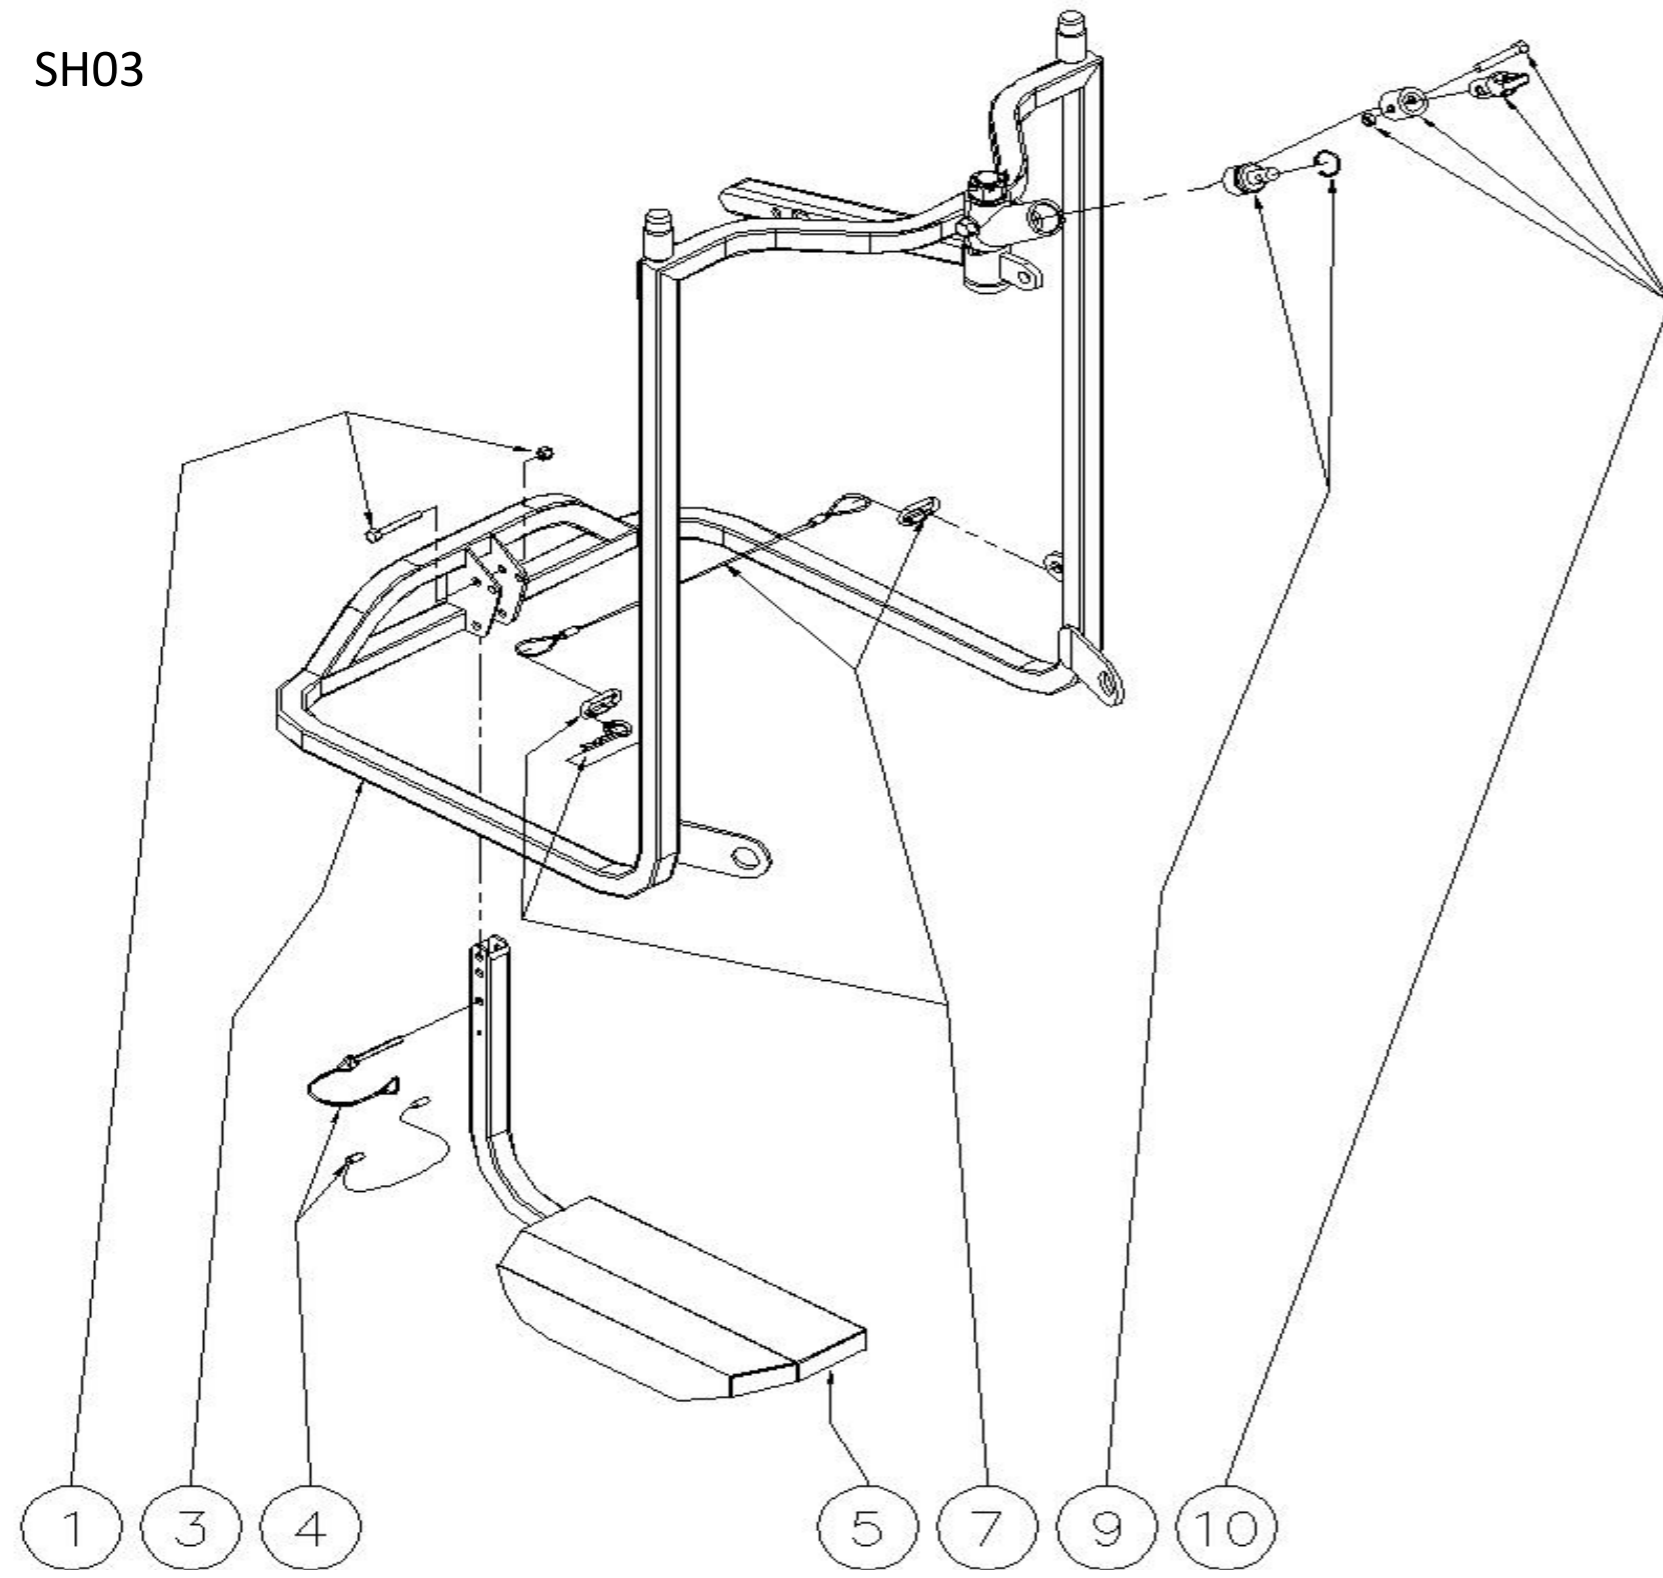

Shuttle

SH03

SH53

Item #	PART #	Description
1	SH03-01	SEAT MOUNTING BOLT ASSEMBLY
2	SH53-02	SHUTTLE FRAME
3	SH03-03	SHUTTLE FRAME
4	SH03-04	SEAT PIN & CABLE ASSEMBLY
5	SH03-05	SHUTTLE SEAT
6	SH53-06	SHUTTLE SEAT
7	SH03-07	DOCKING RELEASE CABLE ASSEMBLY
8	SH53-08	TROLLEY CONNECTING BAR
9	BA34-03A	BALL JOINT COUPLER
10	BA34-03B	GROSS BEAK HOOK COUPLER
10A	BA34-03B	DOUBLE GROSS BEAK HOOK COUPLER

SH03	SHUTTLE COMPLETE	(SH03-01, SH03-02, SH03-04, SH03-05, SH03-07, SH03-09)
SH53	SHUTTLE COMPLETE	(SH03-01, SH03-03, SH03-04, SH03-06, SH03-07, SH53-08)

SH03

SH53